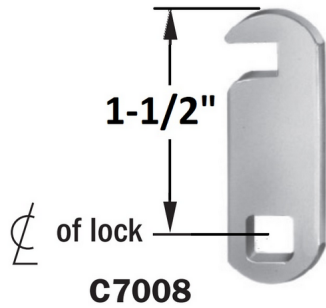

National Lock Disk C7008-2C Tumbler Cam Lock Straight Cam 1.5" length - NL C7008-2C

nl_c7008.png

Rating: Not Rated Yet

Price

Price Each:\$1.76

[Ask a question about this product](#)

Description National Lock C7008-2C National Lock Disk Tumbler Cam Lock Straight Cam 1.5" length. Cams are .095" thick and .625" wide. Mounting Hole = .284" Square.