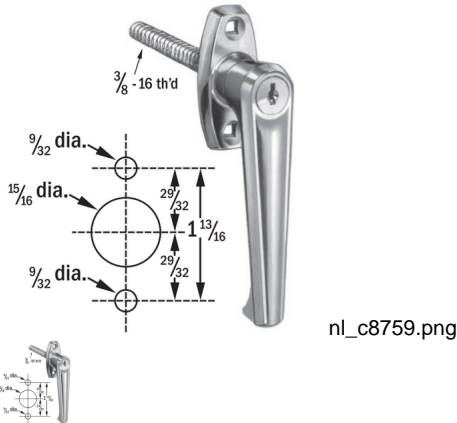

## National Lock C8759 Disk Tumbler L Handle Keyed Different - NL C8759-KD-26D

Rating: Not Rated Yet

**Price**

Price Each:\$34.66

[Ask a question about this product](#)

Description National Lock C8759 Disk Tumbler lock has Thru the Escutcheon 1-13/16" mounting hole ctr, 3/8-16 x 3" Threaded spindle. APPLICATION ? For doors on metal lockers and cabinets. For R.H. doors, install with escutcheon vertical. For L.H. doors, install with escutcheon horizontal. See above drawings. The C8759 Spindle accepts both C8756 latch plate and C8757 tongue . Spindles can be cut to fit special requirements. OPERATION ? Key removable in both locked and unlocked positions. KEYING ? Will key together with all other disc tumbler locks using D8785 key blank. See table for available keying. PACKAGING ? Supplied with two keys and mounting hardware.National Lock C8759 Disk Tumbler lock has Thru the Escutcheon 1-13/16" mounting hole ctr, 3/8-16 x 3" Threaded spindle. APPLICATION ? For doors on metal lockers and cabinets. For R.H. doors, install with escutcheon vertical. For L.H. doors, install with escutcheon horizontal. See above drawings. The C8759 Spindle accepts both C8756 latch plate and C8757 tongue . Spindles can be cut to fit special requirements. OPERATION ? Key removable in both locked and unlocked positions. KEYING ? Will key together with all other disc tumbler locks using D8785 key blank. See table for available keying. PACKAGING ? Supplied with two keys and mounting hardware.National Lock C8759 Disk Tumbler lock has Thru the Escutcheon 1-13/16" mounting hole ctr, 3/8-16 x 3" Threaded spindle. APPLICATION ? For doors on metal lockers and cabinets. For R.H. doors, install with escutcheon vertical. For L.H. doors, install with escutcheon horizontal. See above drawings. The C8759 Spindle accepts both C8756 latch plate and C8757 tongue . Spindles can be cut to fit special requirements. OPERATION ? Key removable in both locked and unlocked positions. KEYING ? Will key together with all other disc tumbler locks using D8785 key blank. See table for available keying. PACKAGING ? Supplied with two keys and mounting hardware.