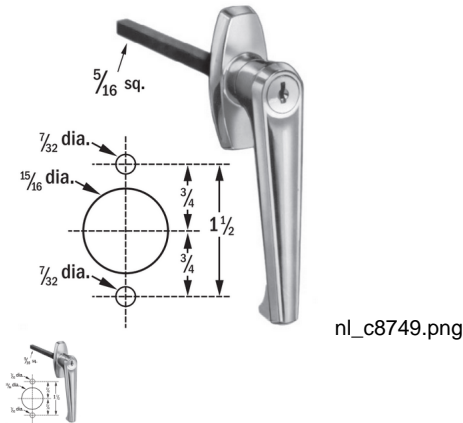

## National Lock C8749 Disk Tumbler L Handle Keyed alike to Key # C415A - NL C8749-C415A-26D

Rating: Not Rated Yet

**Price**

Price Each:\$34.66

[Ask a question about this product](#)

Description National Lock C8749 Disk Tumbler lock has concealed rear 1-1/2" mounting hole ctr, 5/16" x 4" smooth spindle. APPLICATION ? For doors on metal lockers and cabinets. For R.H. doors, install with escutcheon vertical. For L.H. doors, install with escutcheon horizontal. See above drawings. The C8749 Spindle will accept only the C8757 tongue. Spindles can be cut to fit special requirements. OPERATION ? Key removable in both locked and unlocked positions. KEYING ? Will key together with all other disc tumbler locks using D8785 key blank. See table for available keying. PACKAGING ? Supplied with two keys and mounting hardware.National Lock C8749 Disk Tumbler lock has concealed rear 1-1/2" mounting hole ctr, 5/16" x 4" smooth spindle. APPLICATION ? For doors on metal lockers and cabinets. For R.H. doors, install with escutcheon vertical. For L.H. doors, install with escutcheon horizontal. See above drawings. The C8749 Spindle will accept only the C8757 tongue. Spindles can be cut to fit special requirements. OPERATION ? Key removable in both locked and unlocked positions. KEYING ? Will key together with all other disc tumbler locks using D8785 key blank. See table for available keying. PACKAGING ? Supplied with two keys and mounting hardware.National Lock C8749 Disk Tumbler lock has concealed rear 1-1/2" mounting hole ctr, 5/16" x 4" smooth spindle. APPLICATION ? For doors on metal lockers and cabinets. For R.H. doors, install with escutcheon vertical. For L.H. doors, install with escutcheon horizontal. See above drawings. The C8749 Spindle will accept only the C8757 tongue. Spindles can be cut to fit special requirements. OPERATION ? Key removable in both locked and unlocked positions. KEYING ? Will key together with all other disc tumbler locks using D8785 key blank. See table for available keying. PACKAGING ? Supplied with two keys and mounting hardware.