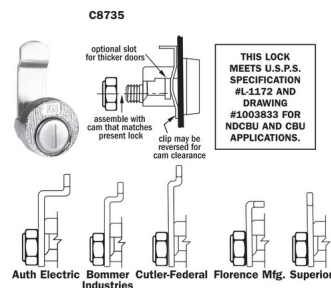

National Lock C8735 Pin Tumbler Multi Cam Mail Box Lock with Dust Shutter -NL C8735

nl_c8735.png

Rating: Not Rated Yet

Price

Price Each:\$14.05

[Ask a question about this product](#)

Description National Lock C8730 Pin Tumbler Multi Cam Mail Box Lock with dust cover is supplied with cams to fit Auth Electric, Bommer Industries, Cutler-Federal, Florence Mfg., and Superior Boxes. This Lock meets U.S.P.S. Specification #L-1172 and Drawing #1003833 for NDCBU and CBU Applications. APPLICATION ? Exterior pedestal-mounted neighborhood boxes. Has keyway dust shutter for lock protection. Clip mounted. OPERATION ? 90? clockwise cam turn to open. Key removable in locked position only. KEYING ? Available keyed differently only (1,000 changes). Key blank part number D4291. PACKAGING ? Supplied with a selection of five cams, two keys, mounting clip, cam locking nut.National Lock C8730 Pin Tumbler Multi Cam Mail Box Lock with dust cover is supplied with cams to fit Auth Electric, Bommer Industries, Cutler-Federal, Florence Mfg., and Superior Boxes. This Lock meets U.S.P.S. Specification #L-1172 and Drawing #1003833 for NDCBU and CBU Applications. APPLICATION ? Exterior pedestal-mounted neighborhood boxes. Has keyway dust shutter for lock protection. Clip mounted. OPERATION ? 90? clockwise cam turn to open. Key removable in locked position only. KEYING ? Available keyed differently only (1,000 changes). Key blank part number D4291. PACKAGING ? Supplied with a selection of five cams, two keys, mounting clip, cam locking nut.National Lock C8730 Pin Tumbler Multi Cam Mail Box Lock with dust cover is supplied with cams to fit Auth Electric, Bommer Industries, Cutler-Federal, Florence Mfg., and Superior Boxes. This Lock meets U.S.P.S. Specification #L-1172 and Drawing #1003833 for NDCBU and CBU Applications. APPLICATION ? Exterior pedestal-mounted neighborhood boxes. Has keyway dust shutter for lock protection. Clip mounted. OPERATION ? 90? clockwise cam turn to open. Key removable in locked position only. KEYING ? Available keyed differently only (1,000 changes). Key blank part number D4291. PACKAGING ? Supplied with a selection of five cams, two keys, mounting clip, cam locking nut.