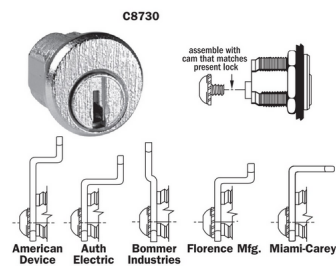

National Lock C8730 Pin Tumbler Multi Cam Mail Box Lock -NL C8730

nI_c8730.png

Rating: Not Rated Yet

Price

Price Each:\$11.11

[Ask a question about this product](#)

Description National Lock C8730 Pin Tumbler Multi Cam Mail Box Lock is supplied with cams to fit American Device, Auth Electric, Bommer Industries, Florence Mfg., and Miami-Carey Boxes. APPLICATION ? Interior architectural mail boxes used in apartments, condominiums, schools, lobbies. Nut or clip mounted. OPERATION ? 90? counter-clockwise cam turn to open. Key removable in locked position only. KEYING ? Available keyed differently only (1,000 changes). Key blank part number D4291. PACKAGING ? Supplied with selection of five cams, two keys, mounting nut, mounting clip and cam screw.National Lock C8730 Pin Tumbler Multi Cam Mail Box Lock is supplied with cams to fit American Device, Auth Electric, Bommer Industries, Florence Mfg., and Miami-Carey Boxes. APPLICATION ? Interior architectural mail boxes used in apartments, condominiums, schools, lobbies. Nut or clip mounted. OPERATION ? 90? counter-clockwise cam turn to open. Key removable in locked position only. KEYING ? Available keyed differently only (1,000 changes). Key blank part number D4291. PACKAGING ? Supplied with selection of five cams, two keys, mounting nut, mounting clip and cam screw.National Lock C8730 Pin Tumbler Multi Cam Mail Box Lock is supplied with cams to fit American Device, Auth Electric, Bommer Industries, Florence Mfg., and Miami-Carey Boxes. APPLICATION ? Interior architectural mail boxes used in apartments, condominiums, schools, lobbies. Nut or clip mounted. OPERATION ? 90? counter-clockwise cam turn to open. Key removable in locked position only. KEYING ? Available keyed differently only (1,000 changes). Key blank part number D4291. PACKAGING ? Supplied with selection of five cams, two keys, mounting nut, mounting clip and cam screw.