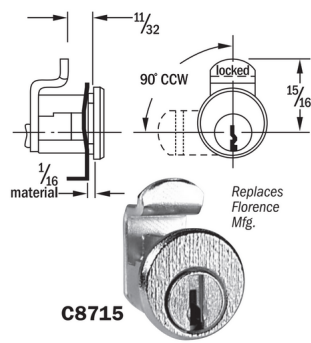

National Lock C8715 Pin Tumbler Mail Box Lock -NL C8715

nl_c8715.png

Rating: Not Rated Yet

Price

Price Each:\$9.19

[Ask a question about this product](#)

Description National Lock C8715 Pin Tumbler Mail Box Lock Replaces Florence Manufacture. GENUINE FACTORY REPLACEMENT LOCKS APPLICATION ? For doors on architectural mail boxes serviced by United States Postal Service. OPERATION ? 90? cam turn. See drawing for specific operation. Key removal in locked position only. Cams not removable. KEYING ? Available keyed differently only (1,000 changes). Key blank part number D4291. PACKAGING ? Supplied with two keys and a spring mounting clip.National Lock C8715 Pin Tumbler Mail Box Lock Replaces Florence Manufacture. GENUINE FACTORY REPLACEMENT LOCKS APPLICATION ? For doors on architectural mail boxes serviced by United States Postal Service. OPERATION ? 90? cam turn. See drawing for specific operation. Key removal in locked position only. Cams not removable. KEYING ? Available keyed differently only (1,000 changes). Key blank part number D4291. PACKAGING ? Supplied with two keys and a spring mounting clip.National Lock C8715 Pin Tumbler Mail Box Lock Replaces Florence Manufacture. GENUINE FACTORY REPLACEMENT LOCKS APPLICATION ? For doors on architectural mail boxes serviced by United States Postal Service. OPERATION ? 90? cam turn. See drawing for specific operation. Key removal in locked position only. Cams not removable. KEYING ? Available keyed differently only (1,000 changes). Key blank part number D4291. PACKAGING ? Supplied with two keys and a spring mounting clip.