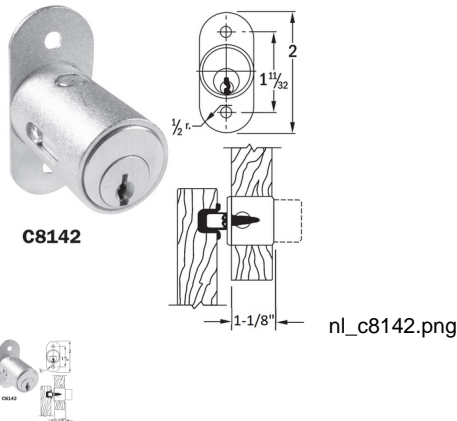

National Lock C8142 1-1/8" Pin Tumbler Sliding Door Lock Master Keyed & Keyed Different - NL C8142-MKKD-26D

Rating: Not Rated Yet

Price

Price Each:\$56.63

[Ask a question about this product](#)

Description National Lock C8142 1-1/8" Pin Tumbler Sliding Door Lock for wood doors. APPLICATION ? C8142 are for wood sliding doors and require a 7/8" diameter hole in front door for cylinder. OPERATION ? C8142 key removable in both locked and unlocked positions. KEYING ? Master Keyed and Keyed Different. Will key together with all other pin tumbler locks using D4291 key blank PACKAGING ? Supplied with two keys. Furnished with strike and mounting screws. If trim ring is required, order C2017 separately.National Lock C8142 1-1/8" Pin Tumbler Sliding Door Lock for wood doors. APPLICATION ? C8142 are for wood sliding doors and require a 7/8" diameter hole in front door for cylinder. OPERATION ? C8142 key removable in both locked and unlocked positions. KEYING ? Master Keyed and Keyed Different. Will key together with all other pin tumbler locks using D4291 key blank PACKAGING ? Supplied with two keys. Furnished with strike and mounting screws. If trim ring is required, order C2017 separately.National Lock C8142 1-1/8" Pin Tumbler Sliding Door Lock for wood doors. APPLICATION ? C8142 are for wood sliding doors and require a 7/8" diameter hole in front door for cylinder. OPERATION ? C8142 key removable in both locked and unlocked positions. KEYING ? Master Keyed and Keyed Different. Will key together with all other pin tumbler locks using D4291 key blank PACKAGING ? Supplied with two keys. Furnished with strike and mounting screws. If trim ring is required, order C2017 separately.National Lock C8142 1-1/8" Pin Tumbler Sliding Door Lock for wood doors. APPLICATION ? C8142 are for wood sliding doors and require a 7/8" diameter hole in front door for cylinder. OPERATION ? C8142 key removable in both locked and unlocked positions. KEYING ? Master Keyed and Keyed Different. Will key together with all other pin tumbler locks using D4291 key blank PACKAGING ? Supplied with two keys. Furnished with strike and mounting screws. If trim ring is required, order C2017 separately.