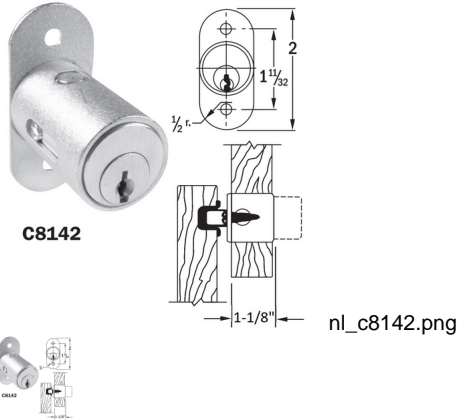

National Lock C8142 1-1/8" Pin Tumbler Sliding Door Lock Keyed Alike to 915 - NL C8142-915-26D

Rating: Not Rated Yet

Price

Price Each:\$53.45

[Ask a question about this product](#)

Description National Lock C8142 1-1/8" Pin Tumbler Sliding Door Lock for wood doors. APPLICATION ? C8142 are for wood sliding doors and require a 7/8" diameter hole in front door for cylinder. OPERATION ? C8142 key removable in both locked and unlocked positions. KEYING ? Keyed Alike to 915. Will key together with all other pin tumbler locks using D4291 key blank PACKAGING ? Supplied with two keys. Furnished with strike and mounting screws. If trim ring is required, order C2017 separately.National Lock C8142 1-1/8" Pin Tumbler Sliding Door Lock for wood doors. APPLICATION ? C8142 are for wood sliding doors and require a 7/8" diameter hole in front door for cylinder. OPERATION ? C8142 key removable in both locked and unlocked positions. KEYING ? Keyed Alike to 915. Will key together with all other pin tumbler locks using D4291 key blank PACKAGING ? Supplied with two keys. Furnished with strike and mounting screws. If trim ring is required, order C2017 separately.National Lock C8142 1-1/8" Pin Tumbler Sliding Door Lock for wood doors. APPLICATION ? C8142 are for wood sliding doors and require a 7/8" diameter hole in front door for cylinder. OPERATION ? C8142 key removable in both locked and unlocked positions. KEYING ? Keyed Alike to 915. Will key together with all other pin tumbler locks using D4291 key blank PACKAGING ? Supplied with two keys. Furnished with strike and mounting screws. If trim ring is required, order C2017 separately.National Lock C8142 1-1/8" Pin Tumbler Sliding Door Lock for wood doors. APPLICATION ? C8142 are for wood sliding doors and require a 7/8" diameter hole in front door for cylinder. OPERATION ? C8142 key removable in both locked and unlocked positions. KEYING ? Keyed Alike to 915. Will key together with all other pin tumbler locks using D4291 key blank PACKAGING ? Supplied with two keys. Furnished with strike and mounting screws. If trim ring is required, order C2017 separately.