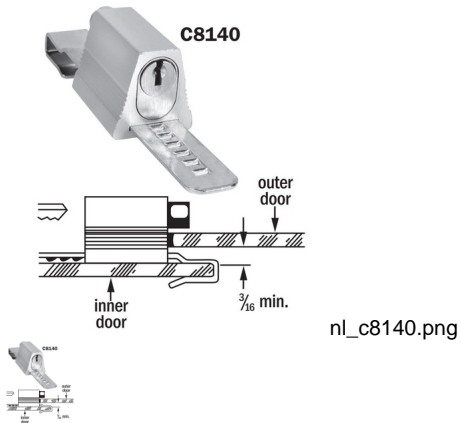

National Lock C8140 Pin Tumbler Glass Plate Sliding Door Lock Keyed Different - NL C8140-KD-26D

Rating: Not Rated Yet

Price

Price Each:\$49.05

[Ask a question about this product](#)

Description

National Lock C8140 Pin Tumbler Glass Plate Sliding Door Lock

APPLICATION: C8140 is for sliding glass doors.

OPERATION: C8140 key is removable in locked position only.

KEYING: Keyed Different. Using D4291 key blank.

PACKAGING: Supplied with two keys.