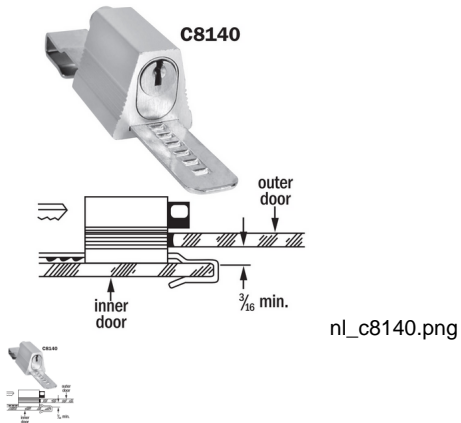

National Lock C8140 Pin Tumbler Glass Plate Sliding Door Lock Keyed Alike to 915 - NL C8140-915-26D

Rating: Not Rated Yet

Price

Price Each:\$49.05

[Ask a question about this product](#)

Description

National Lock C8140 Pin Tumbler Glass Plate Sliding Door Lock

APPLICATION: C8140 is for sliding glass doors.

OPERATION: C8140 key is removable in locked position only.

KEYING: Keyed Alike to 915. Using D4291 key blank.

PACKAGING: Supplied with two keys.