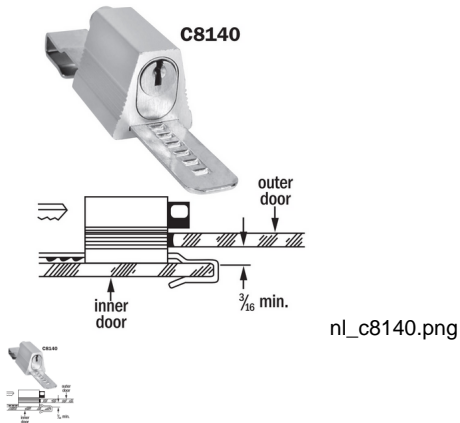

## National Lock C8140 Pin Tumbler Glass Plate Sliding Door Lock Keyed Alike to 103 - NL C8140-103-26D

Rating: Not Rated Yet

**Price**

Price Each:\$49.05

[Ask a question about this product](#)

Description

National Lock C8140 Pin Tumbler Glass Plate Sliding Door Lock

APPLICATION: C8140 is for sliding glass doors.

OPERATION: C8140 key is removable in locked position only.

KEYING: Keyed Alike to 103. Using D4291 key blank.

PACKAGING: Supplied with two keys.