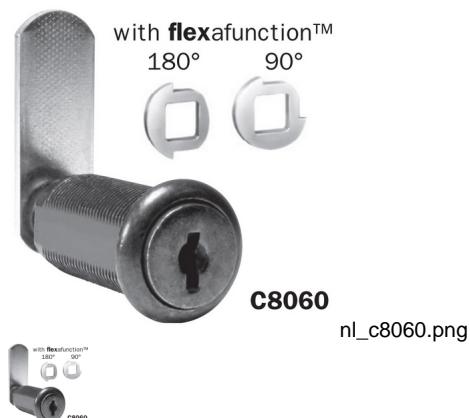

National Lock C8060 Disk Tumbler Cam Lock 1-3/4" Keyed Alike to C420A - NL C8060-C346A-14A

Rating: Not Rated Yet

Price

Price Each:\$12.37

[Ask a question about this product](#)

Description

National Lock C8060 Disk Tumbler Cam Lock APPLICATION ? For drawers, R.H. or L.H. doors with lipped/overlay construction (straight cam) or flush construction (formed cam). For overlay application, the combined thickness of front and frame cannot exceed the cylinder length. MAX MATERIAL THICKNESS - 1-7/16" CYLINDER LENGTH - 1-3/4" OPERATION ? 90? cam turn on all locks. Key removable in both locked and unlocked positions. KEYING ? Keyed Alike to C346A. Will key together with all other disc tumbler locks using D8785 key blank. FINISH - Bright Nickel PACKAGING ? Supplied with two keys, trim washer, spur washer (for wood), mounting nut, two cams and two stop washers. If flat washer (for metal) is needed, order C2015-2C separately.