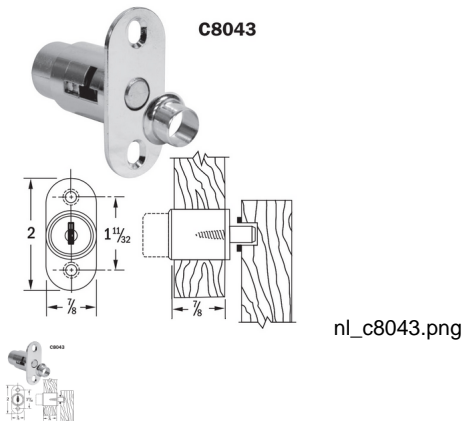

## National Lock C8043 Disk Tumbler Sliding Door Lock Keyed Alike to C415A - NL C8043-C415A-26D

Rating: Not Rated Yet

**Price**

Price Each:\$23.76

[Ask a question about this product](#)

Description National Lock C8043 Disk Tumbler Sliding Door Lock APPLICATION ?C8043 for wood sliding doors - requires a 7/8" diameter hole in front door. OPERATION ? C8043: pushing in cylinder locks doors. Key removable in both locked and unlocked positions. KEYING ? Keyed Alike to C415A. Will key together with all other disc tumbler locks using D8785 key blank. PACKAGING ? C8043 supplied with two keys, strike and mounting screws. If trim ring is required, order C2017 separately