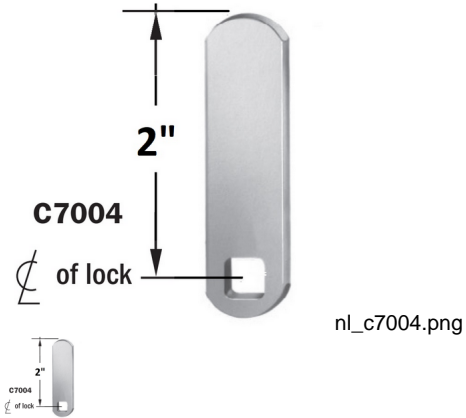

## National Lock C7004-2C Disk Tumbler Cam Lock Straight Cam 2" length - NL C7004-2C

Rating: Not Rated Yet

**Price**

Price Each:\$1.51

[Ask a question about this product](#)

Description National Lock C7004-2C National Lock Disk Tumbler Cam Lock Straight Cam 2" length. Cams are .095" thick and .625" wide. Mounting Hole = .284" Square.