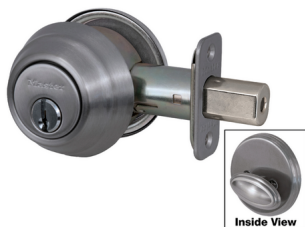

Master Lock DSH0615KA4S Single Cylinder Deadbolt Grade 1, SC1 Keyway, Adjustable Backset, Satin Nickel Finish

ma_dsh0615.png

Rating: Not Rated Yet

Price

Price Each:\$43.56

[Ask a question about this product](#)

Description

Master Lock DSH0615KA4S Single Cylinder Deadbolt Grade 1, SC1 Keyway, Adjustable Backset, Satin Nickel Finish

SKU: - MA DSH0615KA4S

Overview: The Master Lock No. DSH0615KA4S features a single cylinder deadbolt with interior thumb turn. The deadbolt is four way adjustable for 2-3/8in or 2-3/4in backset, square, or rounded corners. The deadbolt offers ANSI Grade 1 performance for exterior locking applications. The satin nickel finish provides a sleek appearance. Operates with SC1 cylinder. The 25 year Mechanical, 5 year Finish Warranty provides peace of mind from a brand you can trust.

Function: Single Cylinder Deadbolt (thumb turn inside)

Grade: ANSI Grade 1 performance standards

Application: For interior or exterior locking applications, Entry door

Keyway: Schlage "C" keyway

Backset: Four way adjustable; 2-3/8" (60mm) or 2-3/4" (70mm) backset, square, or rounded corners

Bolt: Full 1in (25mm) solid core throw bolt for strength

Door Thickness: Doors - 1-3/8" (34.925mm) to 1-3/4" (44.45mm)

Feature: All-metal chassis

Packaging: Box packaging

Finish: Satin Nickel