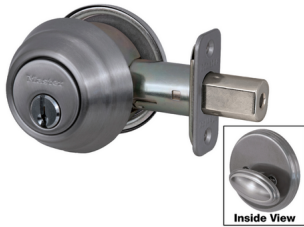

Master Lock DSH0615KA4 Single Cylinder Deadbolt Grade 1, KW1 Keyway, Adjustable Backset, Satin Nickel Finish

ma_dsh0615.png

Rating: Not Rated Yet

Price

Price Each:\$43.56

[Ask a question about this product](#)

Description

Master Lock DSH0615KA4 Single Cylinder Deadbolt Grade 1, KW1 Keyway, Adjustable Backset, Satin Nickel Finish

SKU: - MA DSH0615KA4

Overview: The Master Lock No. DSH0615KA4 features a single cylinder deadbolt with interior thumb turn. The deadbolt is four way adjustable for 2-3/8in or 2-3/4in backset, square, or rounded corners. The deadbolt offers ANSI Grade 1 performance for exterior locking applications. The satin nickel finish provides a sleek appearance. Operates with KW1 cylinder. The 25year Mechanical, 5 year Finish Warranty provides peace of mind from a brand you can trust.

Function: Single Cylinder Deadbolt (thumb turn inside)

Grade: ANSI Grade 1 performance standards

Application: For interior or exterior locking applications, Entry door

Keyway: Kwikset KW1 keyway

Backset: Four way adjustable; 2-3/8" (60mm) or 2-3/4" (70mm) backset, square, or rounded corners

Bolt: Full 1in (25mm) solid core throw bolt for strength

Door Thickness: Doors - 1-3/8" (34.925mm) to 1-3/4" (44.45mm)

Feature: All-metal chassis

Packaging: Box packaging

Finish: Satin Nickel