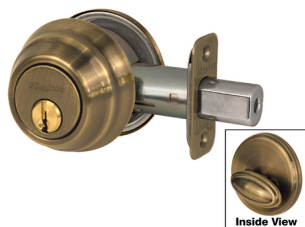

Master Lock DSH0605KA4S Single Cylinder Deadbolt Grade 1, SC1 Keyway, Adjustable Backset, Antique Brass Finish

ma_dsh0605.png

Rating: Not Rated Yet

Price

Price Each:\$45.57

[Ask a question about this product](#)

Description

Master Lock DSH0605KA4S Single Cylinder Deadbolt Grade 1, SC1 Keyway, Adjustable Backset, Antique Brass Finish

SKU: - MA DSH0605KA4S

Overview: The Master Lock No. DSH0605KA4S features a single cylinder deadbolt with interior thumb turn. The deadbolt is four way adjustable for 2-3/8in or 2-3/4in backset, square, or rounded corners. The deadbolt offers ANSI Grade 1 performance for exterior locking applications. The antique brass finish provides a sleek appearance. Operates with SC1 cylinder. The 25 year Mechanical, 5 year Finish Warranty provides peace of mind from a brand you can trust.

Function: Single Cylinder Deadbolt (thumb turn inside)

Grade: ANSI Grade 1 performance standards

Application: For interior or exterior locking applications, Entry door

Keyway: Schlage "C" keyway

Backset: Four way adjustable; 2-3/8" (60mm) or 2-3/4" (70mm) backset, square, or rounded corners