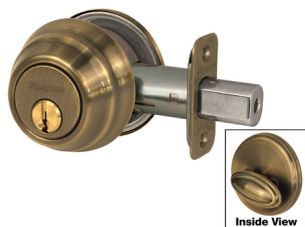

Master Lock DSH0605KA4 Single Cylinder Deadbolt Grade 1, KW1 Keyway, Adjustable Backset, Antique Brass Finish

ma_dsh0605.png

Rating: Not Rated Yet

Price

Price Each:\$45.57

[Ask a question about this product](#)

Description

Master Lock DSH0605KA4 Single Cylinder Deadbolt Grade 1, KW1 Keyway, Adjustable Backset, Antique Brass Finish

SKU: - MA DSH0605KA4

Overview: The Master Lock No. DSH0605KA4 features a single cylinder deadbolt with interior thumb turn. The deadbolt is four way adjustable for 2-3/8in or 2-3/4in backset, square, or rounded corners. The deadbolt offers ANSI Grade 1 performance for exterior locking applications. The antique brass finish provides a sleek appearance. Operates with KW1 cylinder. The 25 year Mechanical, 5 year Finish Warranty provides peace of mind from a brand you can trust.

Function: Single Cylinder Deadbolt (thumb turn inside)

Grade: ANSI Grade 1 performance standards

Application: For interior or exterior locking applications, Entry door

Keyway: Kwikset KW1 keyway

Backset: Four way adjustable; 2-3/8" (60mm) or 2-3/4" (70mm) backset, square, or rounded corners