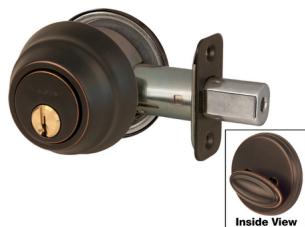

## Master Lock DSH0612PKA4S Single Cylinder Deadbolt Grade 1, SC1 Keyway, Adjustable Backset, Aged Bronze Finish

ma\_dsh0612p.png

Rating: Not Rated Yet

### Description

Master Lock DSH0612PKA4S Single Cylinder Deadbolt Grade 1, SC1 Keyway, Adjustable Backset, Aged Bronze Finish

SKU: - MA DSH0612PKA4S

Overview: The Master Lock No. DSH0612PKA4S features a single cylinder deadbolt with interior thumb turn. The deadbolt is four way adjustable for 2-3/8in or 2-3/4in backset, square, or rounded corners. The deadbolt offers ANSI Grade 1 performance for exterior locking applications. The aged bronze finish provides a sleek appearance. Operates with SC1 cylinder. The 25 year Mechanical, 5 year Finish Warranty provides peace of mind from a brand you can trust.

Function: Single Cylinder Deadbolt (thumb turn inside)

Grade: ANSI Grade 1 performance standards

Application: For interior or exterior locking applications, Entry door

Keyway: Schlage "C" keyway

Backset: Four way adjustable; 2-3/8" (60mm) or 2-3/4" (70mm) backset, square, or rounded corners