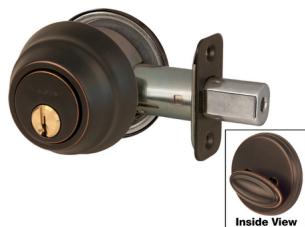

Master Lock DSH0612PKA4 Single Cylinder Deadbolt Grade 1, KW1 Keyway, Adjustable Backset, Aged Bronze Finish

ma_dsh0612p.png

Rating: Not Rated Yet

Price

Price Each:\$46.22

[Ask a question about this product](#)

Description

Master Lock DSH0612PKA4 Single Cylinder Deadbolt Grade 1, KW1 Keyway, Adjustable Backset, Aged Bronze Finish

SKU: - MA DSH0612PKA4

Overview: The Master Lock No. DSH0612PKA4 features a single cylinder deadbolt with interior thumb turn. The deadbolt is four way adjustable for 2-3/8in or 2-3/4in backset, square, or rounded corners. The deadbolt offers ANSI Grade 1 performance for exterior locking applications. The aged bronze finish provides a sleek appearance. Operates with KW1 cylinder. The 25 year Mechanical, 5 year Finish Warranty provides peace of mind from a brand you can trust.

Function: Single Cylinder Deadbolt (thumb turn inside)

Grade: ANSI Grade 1 performance standards

Application: For interior or exterior locking applications, Entry door

Keyway: Kwikset KW1 keyway

Backset: Four way adjustable; 2-3/8" (60mm) or 2-3/4" (70mm) backset, square, or rounded corners

Bolt: Full 1in (25mm) solid core throw bolt for strength

Door Thickness: Doors - 1-3/8" (34.925mm) to 1-3/4" (44.45mm)

Feature: All-metal chassis

Packaging: Box packaging

Finish: Aged Bronze