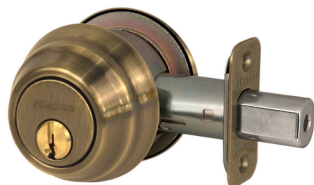

Master Lock DSH0705KA4 Double Cylinder Deadbolt Grade 1, KW1 Keyway, Adjustable Backset, Antique Brass Finish

ma_dsh0705.png

Rating: Not Rated Yet

Price

Price Each:\$49.54

[Ask a question about this product](#)

Description

Master Lock DSH0705KA4 Double Cylinder Deadbolt Grade 1, KW1 Keyway, Adjustable Backset, Antique Brass Finish

SKU: - MA DSH0705KA4

Overview: The Master Lock No. DSH0705KA4 features a double cylinder deadbolt with interior and exterior keyway. The deadbolt is four way adjustable for 2-3/8in or 2-3/4in backset, square, or rounded corners. The deadbolt offers ANSI Grade 1 performance for exterior locking applications. The antique brass finish provides a sleek appearance. Operates with KW1 cylinder. The 25 year Mechanical, 5 year Finish Warranty provides peace of mind from a brand you can trust.

Function: Double Cylinder Deadbolt (keyway both inside and outside)

Grade: ANSI Grade 1 performance standards

Application: For interior or exterior locking applications, Entry door

Keyway: Kwikset KW1 keyway

Backset: Four way adjustable; 2-3/8" (60mm) or 2-3/4" (70mm) backset, square, or rounded corners

Bolt: Full 1in (25mm) solid core throw bolt for strength

Door Thickness: Doors - 1-3/8" (34.925mm) to 1-3/4" (44.45mm)