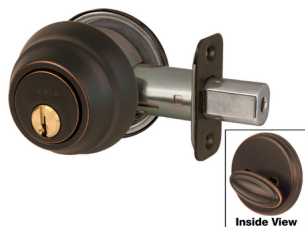

Master Lock DS0N612PK4 Single Cylinder Deadbolt Grade 3, KW1 Keyway, Adjustable Backset, Aged Bronze Finish

ma_dsh0612p.png

Rating: Not Rated Yet

Price

Price Each:\$32.68

[Ask a question about this product](#)

Description

Master Lock DS0N612PK4 Single Cylinder Deadbolt Grade 3, KW1 Keyway, Adjustable Backset, Aged Bronze Finish

SKU: - MA DS0N612PK4

Overview: The Master Lock No. DSON0612P features a single cylinder deadbolt, with interior thumb turn. The deadbolt is four way adjustable for 2-3/8in or 2-3/4in backset, square, or rounded corners; and features Nightwatch® extra nighttime security. When the NightWatch® feature is engaged, the lock cannot be opened from the outside, even with a duplicate key. The deadbolt offers ANSI GRADE 3 performance for exterior locking applications. The aged bronze finish provides a sleek appearance. The Limited 25 Year Mechanical / Five (5) Year Finish Warranty provides peace of mind from a brand you can trust.

Function: Single cylinder deadbolt (thumb turn inside) - Includes Nightwatch® unauthorized key lockout system

Grade: ANSI GRADE 3 performance standards

Application: For interior or exterior locking applications, Entry door

Keyway: Kwikset KW1 keyway

Backset: Six-way adjustable latch fits all doors: 2-3/8" (60mm) or 2-3/4" (70mm) backset, square, rounded corners, or drive-

Bolt: Full 1in (25mm) solid core throw bolt for strength