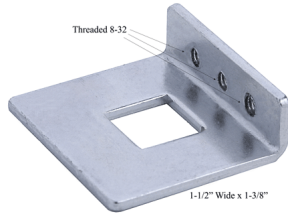

Major LMB-06 Replacement Steel Rod Guide - MJ LMB-06

mj_lmb06.png

Rating: Not Rated Yet

Price

Price Each:\$10.99

[Ask a question about this product](#)

Description

Major LMB-06 Replacement Steel Rod Guide - MJ LMB-06

SKU: MJ LMB-06

Overview: Direct replacement steel rod guide with square hole for Builders Brass, International and Trimco flush bolts. Stronger than the plastic guides supplied by the manufacturer. Mounting holes are pre-tapped 8-32. Packed one per pack with mounting screws.