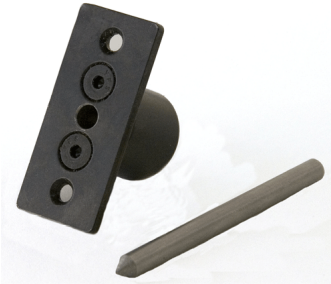

Major HIT-24 Steel Door Strike Locator - MJ HIT-24

mj_hit24.png

Rating: Not Rated Yet

Price

Price Each:\$50.50

[Ask a question about this product](#)

Description

Major HIT-24 Steel Door Strike Locator - MJ HIT-24

SKU: MJ HIT-24

Overview:

The Major HIT-24 is an easy way an easy way to locate the strike plate after installing a lock in a steel door.

Just install our HIT-24 locator in the latch hole and use the 1/4" transfer tool to mark the exact location. This locator makes the job accurate, fast and easy.

An ideal companion tool to our Pit Bull Latch Forming Tool MDLT-1.