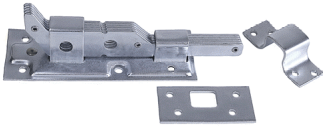

Major 74 6" Locking Surface Bolt - MJ 76

mj_76.png

Rating: Not Rated Yet

Price

Price Each:\$33.98

[Ask a question about this product](#)

Description

Major 74 6" Locking Surface Bolt - MJ 76

SKU: MJ 76

Overview: The Major 76, 6" locking lockable surface bolt complete with two types of strikes and fasteners.

Specifications:

- Base Size: 2inch; x 5-1/2inch;
- Bolt Throw: Full 1-1/8inch;
- Bolt Type: Laminated Steel
- Locking: Open or Closed with padlock
- Shackle Size: Up to 11/32inch diameter
- Mounting: Surface;
- Included: 2 Strikes and mounting fastners
- Finish: Zinc Plated