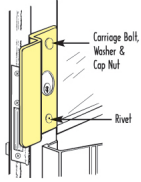

LATCH GUARD, 6-1/2"-DURO - DJ OLP-2651-DU

dj_OLP2651.png

Rating: Not Rated Yet

Price

Price Each:\$18.45

[Ask a question about this product](#)

Description Latch Protector for Center Hung Doors OLP 2651 Product Specifications Number OLP 2651 Dimensions 2-5/8" x 6-1/2" Gauge 12 ga., 104 Material Steel Shelf pack 10 Features 1-3/8" offset Finishes DU