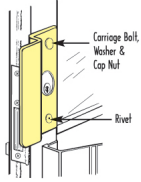

LATCH GUARD, 6-1/2"-ALUMINUM - DJ OLP-2651-SL

dj_OLP2651.png

Rating: Not Rated Yet

Price

Price Each:\$18.45

[Ask a question about this product](#)

Description Latch Protector for Center Hung Doors OLP 2651 Product Specifications Number OLP 2651 Dimensions 2-5/8" x 6-1/2" Gauge 12 ga., 104 Material Steel Shelf pack 10 Features 1-3/8" offset Finishes SL