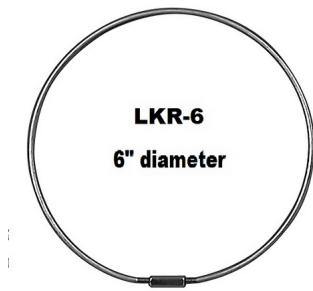

## LARGE KEY RING 6" - HP LKR-6

hp\_lkr-6.png

Rating: Not Rated Yet

**Price**

Price Each:\$8.60

[Ask a question about this product](#)

Description HPC's Large Key Rings are made of half-hard steel. The threaded fastener screws either to the left or the right allowing access on both sides of the ring. LKR-6 6" (15.24cm) Diameter