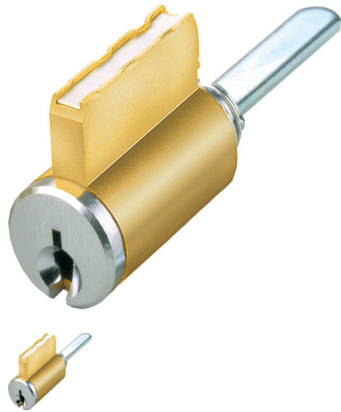

Key-In-Knob - Key-in-Lever Universal Cylinder- 1539 Series - IL 15395UE-04-KD

il_1539.png

Rating: Not Rated Yet

Price

Price Each:\$16.89

[Ask a question about this product](#)

Description

SKU: IL 15395UE-04-KD

Ilco® KIK, KIL and KID Cylinders are machined from solid brass bar stock, engineered and manufactured to OEM specifications. Master Key and Grand Master Key quality, and are re-keyable to original manufacturers systems. The broad selection of models and components within our line provides you with the flexibility to cover numerous applications. All KIK, KIL, and KID cylinders are available factory master keyed/construction master key as SPECIAL ORDER.

The 1539 Series cylinders fit many models Key-In-Knob & Key in Lever Locksets from various manufacturers using fixed tailpieces such as Arrow.

Tailpiece Style: Fixed Tailpiece

Cylinder Retainer Type: Arrow Style Snap-On tailpiece

Supplied with: 2 Ilco® look alike keys, 3 rigid tailpieces

Cylinder Pin Chambers: Drilled 6, Pinned 5

Brand: Lori

Ilco Key #: Lori 80 & Lori 90

Finish: 04 - Satin Brass