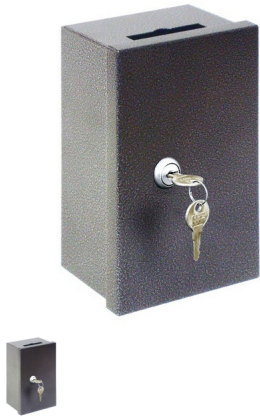

KEY DROP BOX KA-303 (CAM) - HP KEP-M2-303

hp_kep-m2.png

Rating: Not Rated Yet

Price

Price Each:\$68.38

[Ask a question about this product](#)

Description Holds More Than 30 Keys on Tags! The Drop Box will prevent lost, misplaced, or stolen keys. The box is easy and convenient to use, plus it offers the best security for temporary storage of keys. It is made of heavy gauge steel and has a charcoal grey baked enamel finish. The slot on the box is made large enough to accommodate keys on a ring, and it has a security flange, preventing fishing for keys. Three mounting holes on the back allow the Drop Box to be secured to a wall. It is available with a 5-wafer cam lock, keyed-alike, with 2 keys. No. KEP-M2