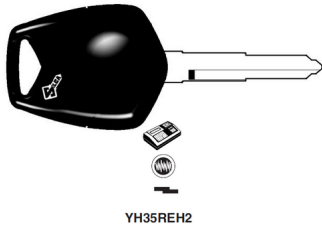

Ilco YH35REH2 Electronic Key Blank; Yamaha

il_yh35reh2.png

Rating: Not Rated Yet

Price

Price Each:\$52.92

[Ask a question about this product](#)

Description ***** Ilco YH35REH2 Electronic Key Blank; Yamaha