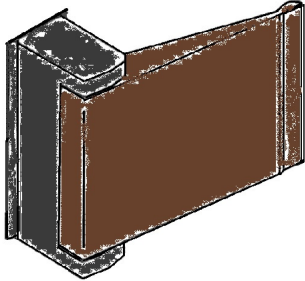

S Parker Push6201 Storefront Hardware Paddle, Push to Right, Finish Dark Bronze

pa_push6201durr.png

Rating: Not Rated Yet

Price

Price Each:\$50.29

[Ask a question about this product](#)

Description

S Parker Push6201 Storefront Hardware Paddle, Push to Right, Finish Dark Bronze

SKU: PA PUSH6201DURR

Overview: An alternate to knob or lever handles. Push or pull paddle in the direction of the door swing to unlatch mortise dead latch lock. This well designed paddle was made specifically to operate trouble free with any narrow stile latch

Type: Push / Pull Paddle Standard Design

Use: For use with ILCO 451 & 452 Deadlatch or Adams Rite Style narrow stile mortise dead latch.

Door Thickness: 1-3/4? (44.45 mm)

Escutcheon Dimensions: 1 3/8? x 4? (34 mm x 101.6 mm)

Handing: Push to Right — Field Reversible

Finish: Dark Bronze

- Cast aluminum construction
- Escutcheon has black finish
- 2 Heavy Duty compression springs
- Self-adhesive Push or Pull decals included
- Binder post insures secure attachment of the Push/Pull handle to the door
- Available in four operation modes (Pull Left, Pull Right, Push Left, Push Right)
- Field reversible handing using Push/Pull feature and cam plug included
- Mounting Hardware and cam plug included