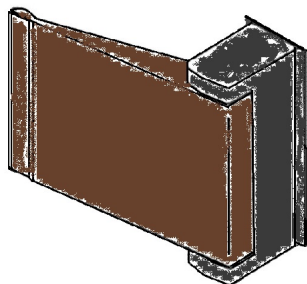

## S Parker Push6201 Storefront Hardware Paddle, Push to Left, Finish Dark Bronze

pa\_push6201durl.png

Rating: Not Rated Yet

### Description

S Parker Push6201 Storefront Hardware Paddle, Push to Left, Finish Dark Bronze

SKU: PA PUSH6201DURL

Overview: An alternate to knob or lever handles. Push or pull paddle in the direction of the door swing to unlatch mortise dead latch lock. This well designed paddle was made specifically to operate trouble free with any narrow stile latch

Type: Push / Pull Paddle Standard Design

Use: For use with ILCO 451 & 452 Deadlatch or Adams Rite Style narrow stile mortise dead latch.

Door Thickness: 1-3/4? (44.45 mm)

Escutcheon Dimensions: 1 3/8? x 4? (34 mm x 101.6 mm)

Handing: Push to Left — Field Reversible

Finish: Dark Bronze

- Cast aluminum construction
- Escutcheon has black finish
- 2 Heavy Duty compression springs
- Self-adhesive Push or Pull decals included
- Binder post insures secure attachment of the Push/Pull handle to the door
- Available in four operation modes (Pull Left, Pull Right, Push Left, Push Right)
- Field reversible handing using Push/Pull feature and cam plug included
- Mounting Hardware and cam plug included