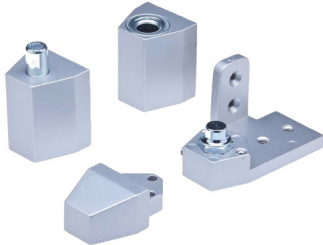

Ilco IL-OP-10-RH-AL Vista Wall And Castle Aluminum Door Complete Pivot Set, Flush, Left Hand, Clear Aluminum

il-op-10-rh-al.png

Rating: Not Rated Yet

Price

Price Each:\$18.23

[Ask a question about this product](#)

Description

Ilco IL-OP-10-RH-AL Vista Wall And Castle Aluminum Door Complete Pivot Set, Flush, Left Hand, Clear Aluminum

SKU: IL-OP-10-RH-AL

Fits: Vista Wall And Castle Aluminum Door

Complete Offset Pivot Set Top & Bottom

Fits: Specifications:

Type: Flush

Hand: Left Hand

Construction: Die Cast Aluminum

Sag: No sag, entire weight of door rests on floor mounted pivot portion

Adjustment: 1/8" (3.18 mm) vertical adjustment

Environment: All weatherproof

Included: Pivots and All fasteners included in sets.

Finish: Clear Aluminum