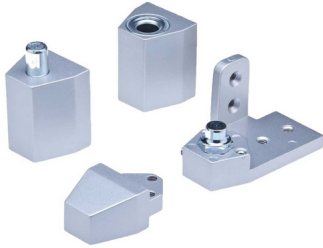

## Ilco IL-OP-10-RH-AL-18 Vista Wall And Castle Aluminum Door Complete Pivot Set, 1/8in Recessed, Right Hand, Clear Aluminum

il-op-10-rh-al.png

Rating: Not Rated Yet

**Price**

Price Each:\$18.23

[Ask a question about this product](#)

**Description**

Ilco IL-OP-10-RH-AL-18 Vista Wall And Castle Aluminum Door Complete Pivot Set, 1/8" Recessed, Right Hand, Clear Aluminum

SKU: IL-OP-10-RH-AL-18

Fits: Vista Wall And Castle Aluminum Door

Complete Offset Pivot Set Top & Bottom

Fits: Specifications:

Type: 1/8" Recessed

Hand: Right Hand

Construction: Die Cast Aluminum

Sag: No sag, entire weight of door rests on floor mounted pivot portion

Adjustment: 1/8" (3.18 mm) vertical adjustment

Environment: All weatherproof

Included: Pivots and All fasteners included in sets.

Finish: Clear Aluminum