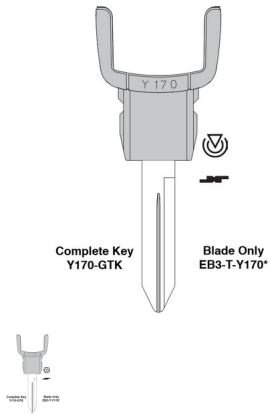

Ilco EB3-T-Y170 Chrysler, Dodge, Jeep, Volkswagen Electronic Key Blade Only

il_eb3ty170.png

Rating: Not Rated Yet

Price

Price Each:\$6.02

[Ask a question about this product](#)

Description ***** Ilco EB3-T-Y170 Chrysler, Dodge, Jeep, Volkswagen Electronic Key Blade Only