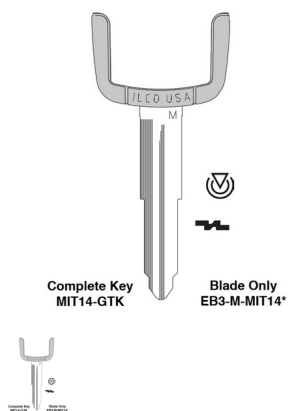

Ilco EB3-M-MIT14 Mitsubishi Electronic Key Blade Only

il_eb3mmit14.png

Rating: Not Rated Yet

Price

Price Each:\$6.02

[Ask a question about this product](#)

Description ***** Ilco EB3-M-MIT14 Mitsubishi Electronic Key Blade Only