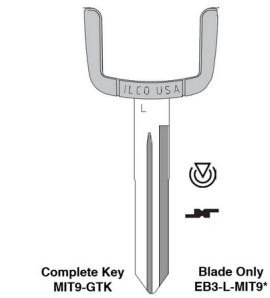

## Ilco EB3-L-MIT9 Mitsubishi Electronic Key Blade Only

il\_eb3lmit9.png

Rating: Not Rated Yet

**Price**

Price Each:\$6.02

[Ask a question about this product](#)

Description \*\*\*\*\* Ilco EB3-L-MIT9 Mitsubishi Electronic Key Blade Only