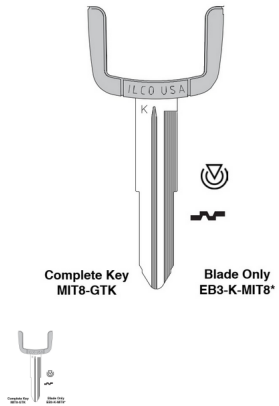

## Ilco EB3-K-MIT8 Mitsubishi Electronic Key Blade Only

il\_eb3kmit8.png

Rating: Not Rated Yet

**Price**

Price Each:\$6.02

[Ask a question about this product](#)

Description \*\*\*\*\* Ilco EB3-K-MIT8 Mitsubishi Electronic Key Blade Only