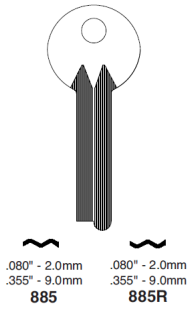

## Ilco 885R Key Blank, Safe Deposit Box : Yale

il\_885-885r.png

Rating: Not Rated Yet

**Price**

Price Each:\$2.47

[Ask a question about this product](#)

Description \*\*\*\*\* Ilco 885R Key Blank, Safe Deposit Box : Yale