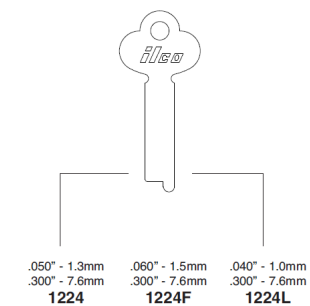

## Ilco 1224L Key Blank : Yale

il\_1224-1224f-1224l.png

Rating: Not Rated Yet

**Price**

Price Each:\$1.59

[Ask a question about this product](#)

Description \*\*\*\*\* Ilco 1224L Key Blank : Yale