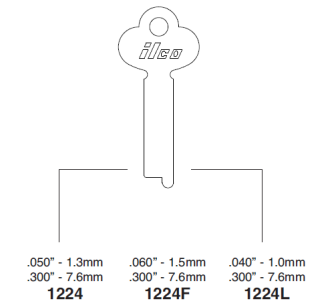

## Ilco 1224F Key Blank : Yale

il\_1224-1224f-1224l.png

Rating: Not Rated Yet

**Price**

Price Each:\$1.59

[Ask a question about this product](#)

Description \*\*\*\*\* Ilco 1224F Key Blank : Yale