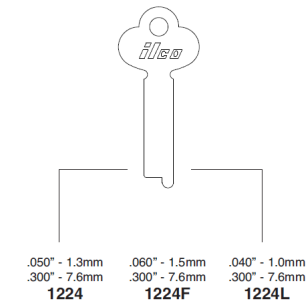

Ilco 1224 Key Blank : Yale

il_1224-1224f-1224l.png

Rating: Not Rated Yet

Price

Price Each:\$1.32

[Ask a question about this product](#)

Description ***** Ilco 1224 Key Blank : Yale