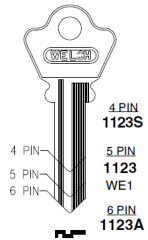

## Ilco 1123 (WE1) Key Blank : Welch

il\_1123s-1123-1123a.png

Rating: Not Rated Yet

**Price**

Price Each:\$0.91

[Ask a question about this product](#)

Description \*\*\*\*\* Ilco 1123 (WE1) Key Blank : Welch