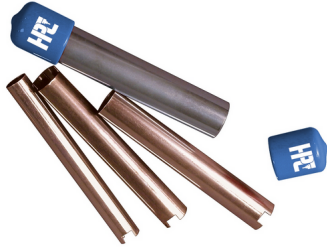

HOLLOW PLUG FOLLOWER SET (.395" dia, .495" dia, .550 dia") - HP SUT-14

hp_sut-14.png

Rating: Not Rated Yet

Price

Price Each:\$35.39

[Ask a question about this product](#)

Description Our Hollow Brass Follower Set contains 3 popular sizes of hollow brass followers. Use these followers on a variety of locks including the Corbin Russwin heavy duty knob lock cylinder units. The small diameter follower is useful for cabinet locks, peanut size cylinders, and pin tumbler letterbox locks. This compact kit is efficient and lightweight. All three followers fit in each other for convenient storage and the complete set slips into a tube with blue caps on both ends. Set includes: SUT-14-A .550" (14mm) Diameter SUT-14-B .495" (12.6mm) Diameter SUT-14-C .395" (10mm) Diameter