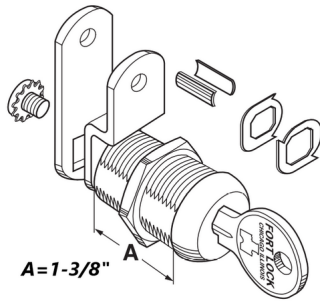

## Fort MFW23138 Universal Cam Lock 1-3/8" Keyed Alike to 221 - MFW23138-221

fl\_mfw23138.png

Rating: Not Rated Yet

**Price**

Price Each:\$8.83

[Ask a question about this product](#)

Description Single Bitted Cam Lock with Universal Keyway 23000 Series Stainless Steel finish 1-3/8" 'A' Dimension keyed Alike to 221 Uses Fort KN54G Key Blank. The concept of Multi-Function is to make one bag of components available to produce many different functioning locks (up to 6 different functions in our single bitted lock bag). This enables the locksmith to carry fewer locks in inventory while still having complete stock on hand. Multi-Function bagged cam locks include our patented Wonder Washer, which allows for installation into either wood or metal without the use of a double 'D' punch. Single Bitted Cam Lock with Universal Keyway 23000 Series Stainless Steel finish 1-3/8" 'A' Dimension keyed Alike to 221 Uses Fort KN54G Key Blank. The concept of Multi-Function is to make one bag of components available to produce many different functioning locks (up to 6 different functions in our single bitted lock bag). This enables the locksmith to carry fewer locks in inventory while still having complete stock on hand. Multi-Function bagged cam locks include our patented Wonder Washer, which allows for installation into either wood or metal without the use of a double 'D' punch.