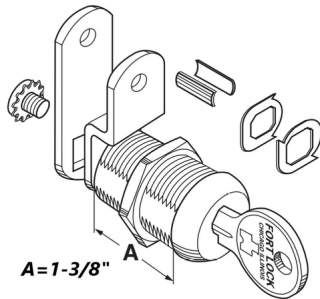

## Fort MFW23138 Universal Cam Lock 1-3/8" Keyed Alike to 217 - MFW23138-217

fl\_mfw23138.png

Rating: Not Rated Yet

### Price

Price Each:\$8.83

[Ask a question about this product](#)

Description Single Bitted Cam Lock with Universal Keyway 23000 Series Stainless Steel finish 1-3/8" 'A' Dimension keyed Alike to 217 Uses Fort KN54G Key Blank. The concept of Multi-Function is to make one bag of components available to produce many different functioning locks (up to 6 different functions in our single bitted lock bag). This enables the locksmith to carry fewer locks in inventory while still having complete stock on hand. Multi-Function bagged cam locks include our patented Wonder Washer, which allows for installation into either wood or metal without the use of a double 'D' punch. Single Bitted Cam Lock with Universal Keyway 23000 Series Stainless Steel finish 1-3/8" 'A' Dimension keyed Alike to 217 Uses Fort KN54G Key Blank. The concept of Multi-Function is to make one bag of components available to produce many different functioning locks (up to 6 different functions in our single bitted lock bag). This enables the locksmith to carry fewer locks in inventory while still having complete stock on hand. Multi-Function bagged cam locks include our patented Wonder Washer, which allows for installation into either wood or metal without the use of a double 'D' punch.