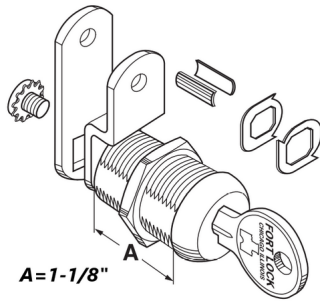

Fort MFW23118 Universal Cam Lock 1-1/8" Keyed Alike to 221 - MFW23118-221

fl_mfw23118.png

Rating: Not Rated Yet

Price

Price Each:\$8.83

[Ask a question about this product](#)

Description Single Bitted Cam Lock with Universal Keyway 23000 Series Stainless Steel finish 1-1/8" 'A' Dimension keyed Alike to 221 Uses Fort KN54G Key Blank. The concept of Multi-Function is to make one bag of components available to produce many different functioning locks (up to 6 different functions in our single bitted lock bag). This enables the locksmith to carry fewer locks in inventory while still having complete stock on hand. Multi-Function bagged cam locks include our patented Wonder Washer, which allows for installation into either wood or metal without the use of a double 'D' punch. Single Bitted Cam Lock with Universal Keyway 23000 Series Stainless Steel finish 1-1/8" 'A' Dimension keyed Alike to 221 Uses Fort KN54G Key Blank. The concept of Multi-Function is to make one bag of components available to produce many different functioning locks (up to 6 different functions in our single bitted lock bag). This enables the locksmith to carry fewer locks in inventory while still having complete stock on hand. Multi-Function bagged cam locks include our patented Wonder Washer, which allows for installation into either wood or metal without the use of a double 'D' punch.