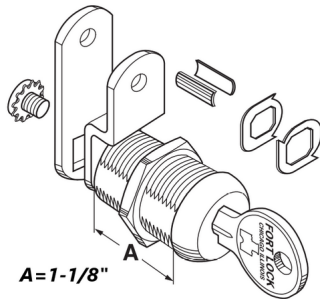

Fort MFW23118 Universal Cam Lock 1-1/8" Keyed Alike to 217 - MFW23118-217

fl_mfw23118.png

Rating: Not Rated Yet

Price

Price Each:\$8.83

[Ask a question about this product](#)

Description Single Bitted Cam Lock with Universal Keyway 23000 Series Stainless Steel finish 1-1/8" 'A' Dimension keyed Alike to 217 Uses Fort KN54G Key Blank. The concept of Multi-Function is to make one bag of components available to produce many different functioning locks (up to 6 different functions in our single bitted lock bag). This enables the locksmith to carry fewer locks in inventory while still having complete stock on hand. Multi-Function bagged cam locks include our patented Wonder Washer, which allows for installation into either wood or metal without the use of a double 'D' punch. Single Bitted Cam Lock with Universal Keyway 23000 Series Stainless Steel finish 1-1/8" 'A' Dimension keyed Alike to 217 Uses Fort KN54G Key Blank. The concept of Multi-Function is to make one bag of components available to produce many different functioning locks (up to 6 different functions in our single bitted lock bag). This enables the locksmith to carry fewer locks in inventory while still having complete stock on hand. Multi-Function bagged cam locks include our patented Wonder Washer, which allows for installation into either wood or metal without the use of a double 'D' punch.