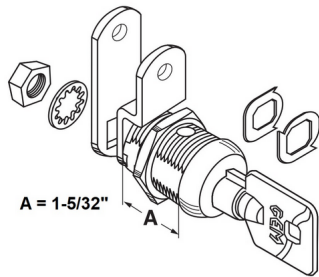

Fort MFW1118 Tubular Cam Lock 1-5/32" Keyed Alike to 23280 - MFW1118-80

A = 1-5/32"

MFW1118

fl_mfw1118.png

Rating: Not Rated Yet

Price

Price Each:\$23.41

[Ask a question about this product](#)

Description

High Security Tubular Key Cam Lock GEM 1000 Series 7 Pin Tumbler 1-5/32" 'A' Dimension Keyed Alike to 27380